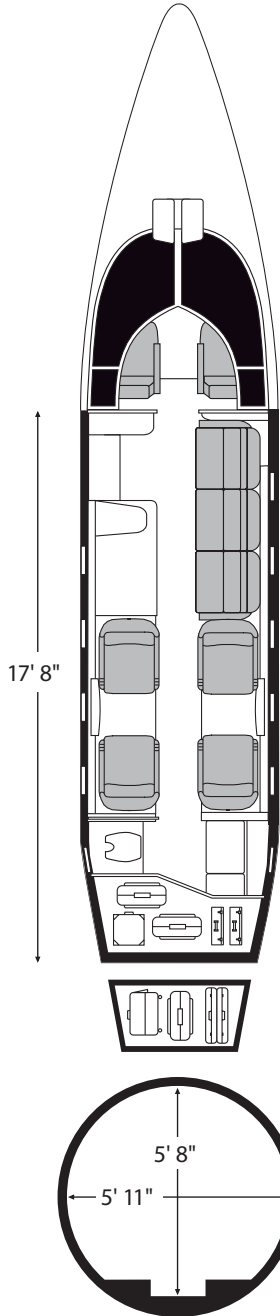

The Flexjet Advantage

BOMBARDIER
LEARJET 60XR

The Learjet 60*XR* aircraft offers legendary Learjet performance. The aircraft's range connects most major cities, while passengers enjoy generous space and comfort in the stand-up cabin. The perfect combination of range, speed and comfort has made the Learjet 60XR one of the world's most popular midsize jets.

LEARJET 60XR SPECIFICATIONS

Maximum Range†

2 Passengers	2,685 sm	4,321 km
4 Passengers	2,603 sm	4,189 km
7 Passengers	2,300 sm	3,701 km
Normal Cruise Speed	515 mph	829 km/h
Passenger Cabin Length.....	17' 8"	5.39 m
Cabin Height	5' 8"	1.73 m
Cabin Width	5' 11"	1.81 m
Baggage Volume	48 ft ³	1.35 m ³